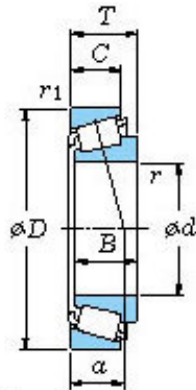

OPG Bearing accessories Ltd.

Free Samples Tapered Roller Bearing LM501349/10 KOYO Japan Brand Bearing

Bearing No. LM501349/10

■ Mounting dimensions

LM501349/10 Bearing 2D drawings and 3D CAD models

Bearing No.	LM501349/10
d	41.275
D	73.431
T	19.558
B	19.812
r(min)	3.6
r1(min)	0.8
Cr	72.5
C0r	73.0
Cu	10.6
Grease lub.	5200
Oil lub.	7000
C	14.732
a	16.1 mm
da	53.0
db	46.5
Da	67.0
Db	70.0
ra(max)	3.6
rb(max)	0.8
e	0.40
Y1	1.50
Y0	0.83
(Refer.) Mass(kg)	0.334