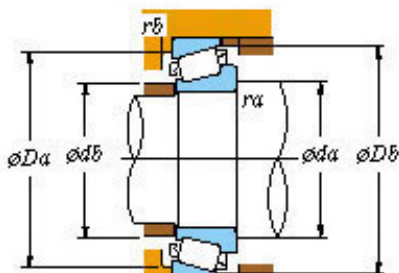

OPG Bearing accessories Ltd.

Free Samples Tapered Roller Bearing LM501349/10 KOYO Japan Brand Bearing

Bearing No. LM501349/10

■ Mounting dimensions

LM501349/10 Bearing 2D drawings and 3D CAD models

Bearing No.	LM501349/10
d	41.275
D	73.431
T	19.558
B	19.812
r(min)	3.6
r1(min)	0.8
Cr	72.5
C0r	73.0
Cu	10.6
Grease lub.	5200
Oil lub.	7000
C	14.732
a	16.1 mm
da	53.0
db	46.5
Da	67.0
Db	70.0
ra(max)	3.6
rb(max)	0.8
e	0.40
Y1	1.50
Y0	0.83
(Refer.) Mass(kg)	0.334